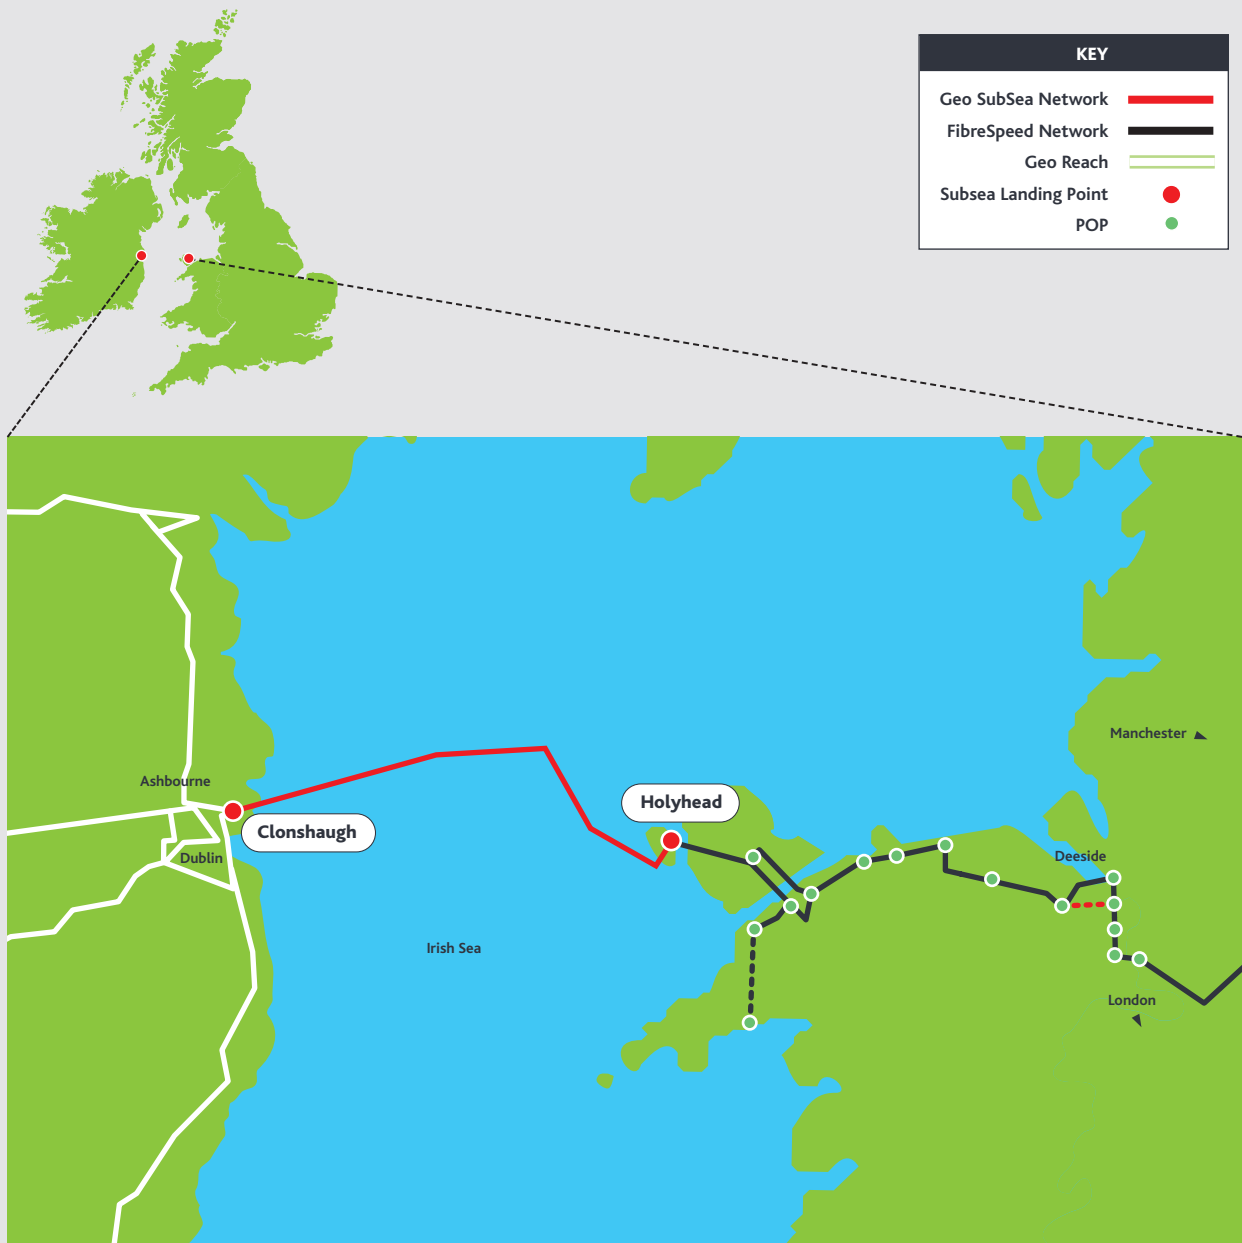

Geo Networks Limited
4th Floor, Harmsworth House,
13–15 Bouverie Street, London EC4Y 8DP
Main: +44 (0) 20 3326 9500
Fax: +44 (0) 20 3326 9501
Web: www.geo-uk.net Twitter: @geonetworks
© Geo Networks Limited 2011. All Rights Reserved.