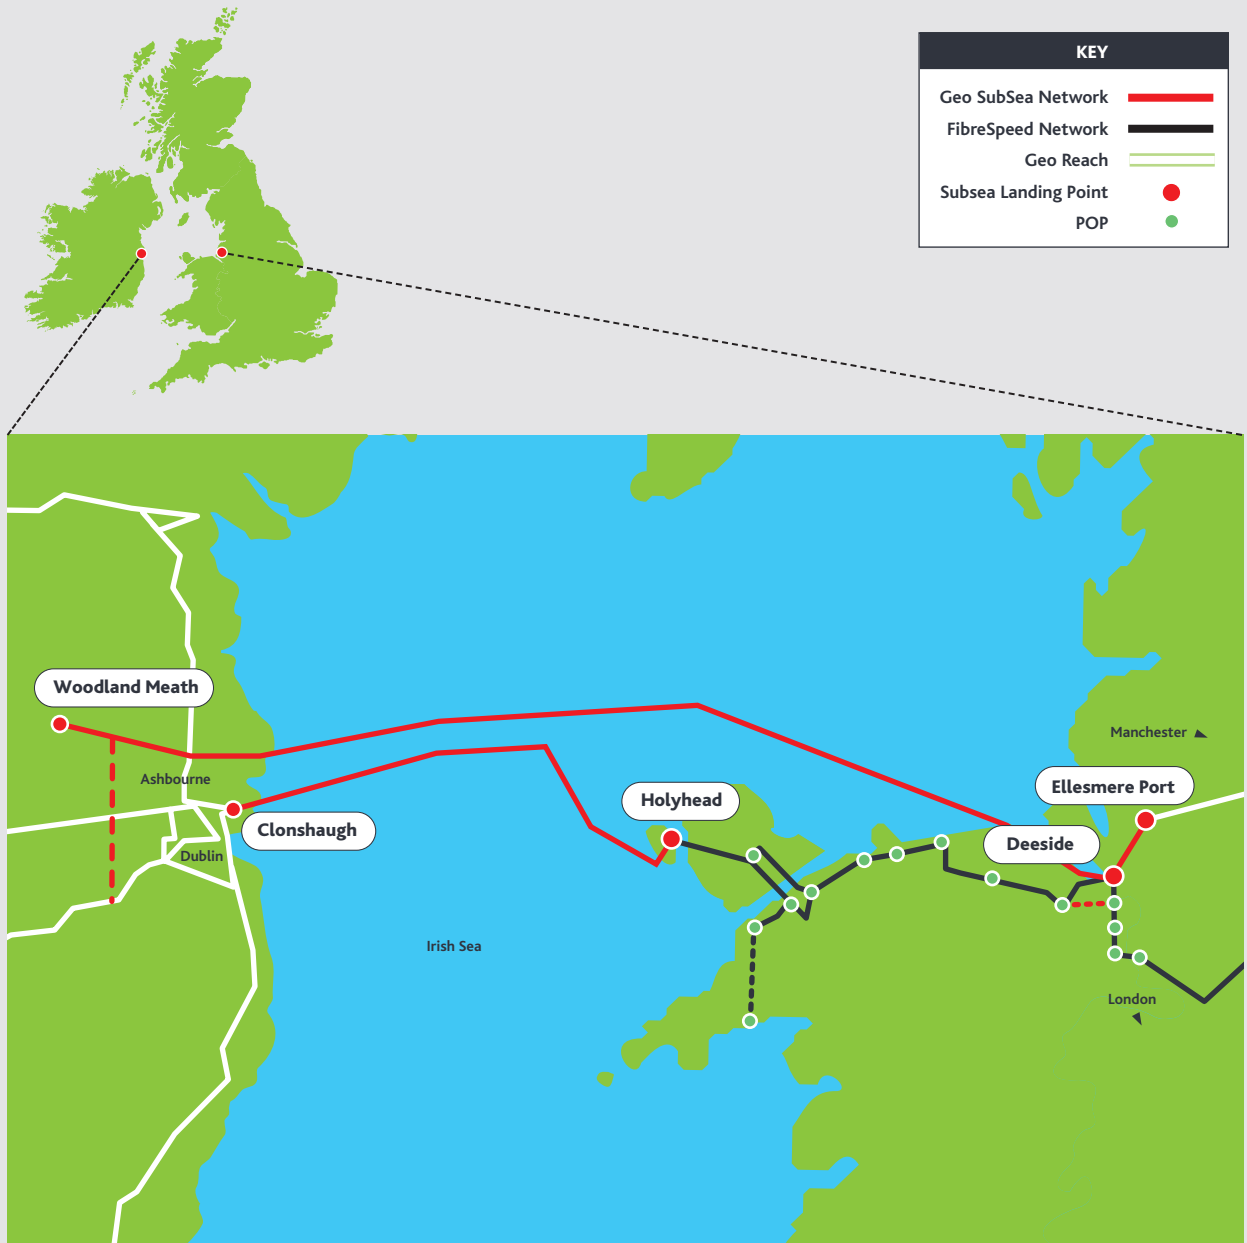

Geo Networks Limited
4th Floor, Harmsworth House,
13-15 Bouverie Street, London EC4Y 8DP
Main: +44 (0) 20 3326 9500
Fax: +44 (0) 20 3326 9501
Web: www.geo-uk.net Twitter: @geonetworks
© Geo Networks Limited 2011. All Rights Reserved.