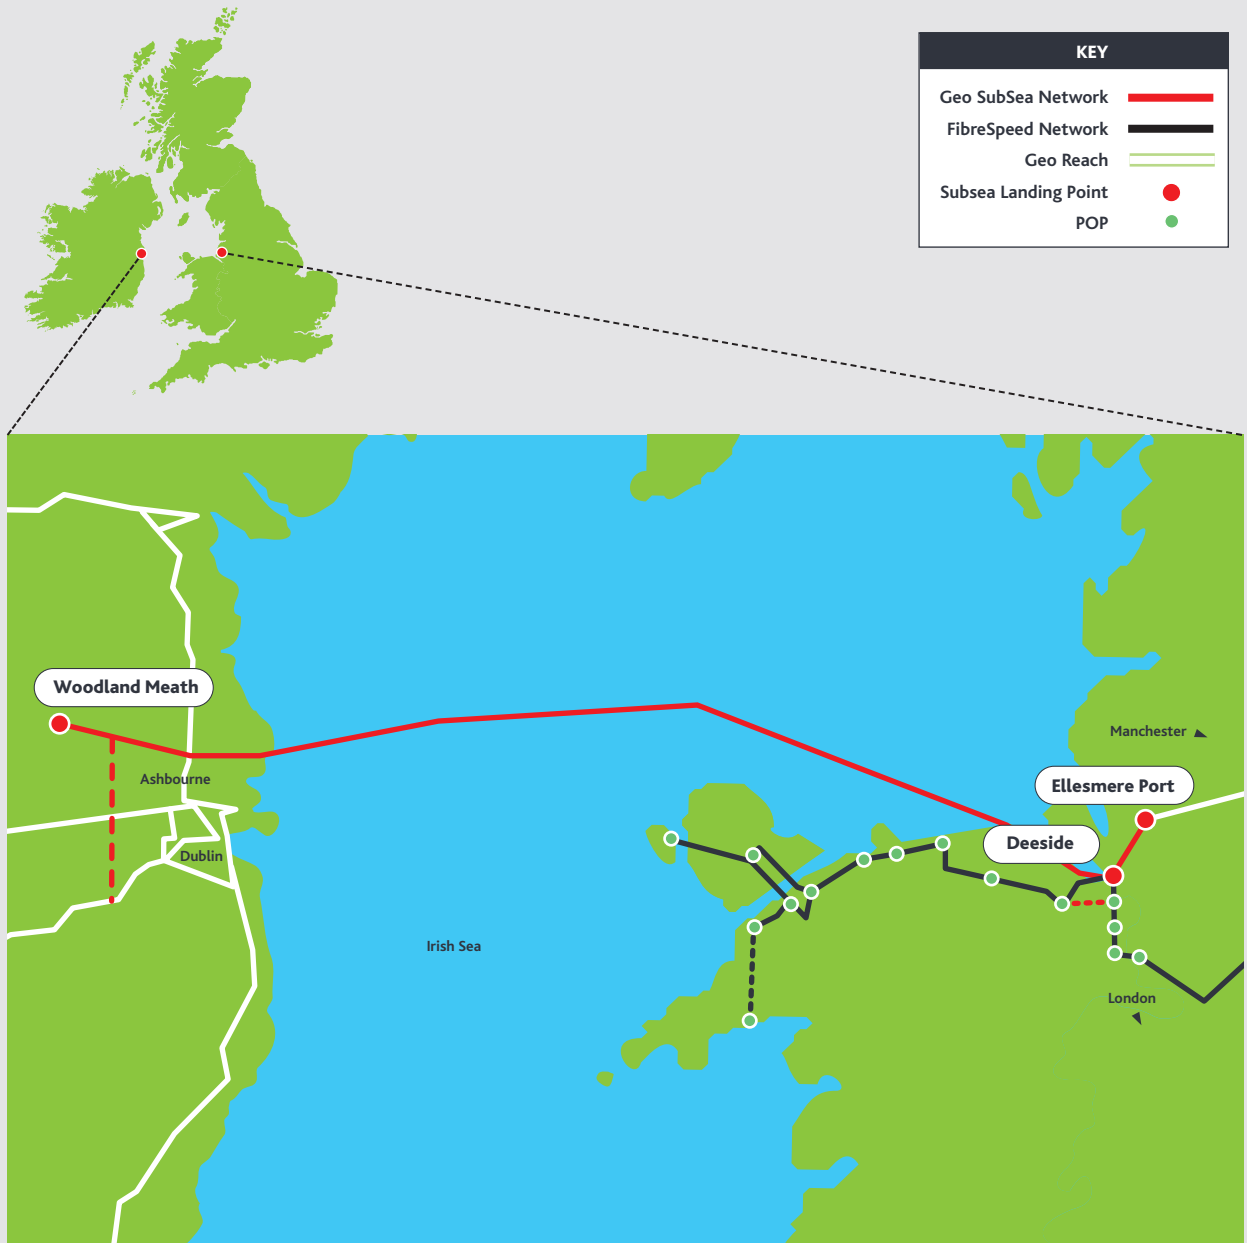

Geo Networks Limited
4th Floor, Harmsworth House,
13–15 Bouverie Street, London EC4Y 8DP
Main: +44 (0) 20 3326 9500
Fax: +44 (0) 20 3326 9501
Web: www.geo-uk.net Twitter: @geonetworks
© Geo Networks Limited 2011. All Rights Reserved.